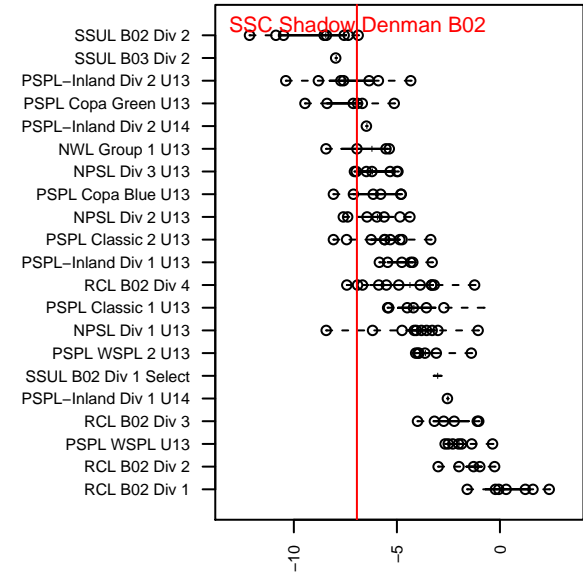

SSC Shadow Denman B02

Spokane SC Shadow
 Spokane, WA
 B02 total strength=556
 attack=0.72 defense=0.25
 fall league = NWL Group 1 U13
 spr league = Spr NWL Group 1 U13

alt names used:
 SSC SHADOW DENMAN (WA)
 SSC SHADOW B02 UNITED DENMAN
 SSC SHADOW G03 – UNITED DENMAN

Venues played:
 2015 Les Schwab NW Cup U13 U13
 2015 NWL Group 1 U13
 2015 Spr NWL Group 1 U13

**attack and defense variance (black dot)
relative to other teams
and top 10 in region**

**attack and defense rating
relative to others at age
and all opponents in last 13 months**