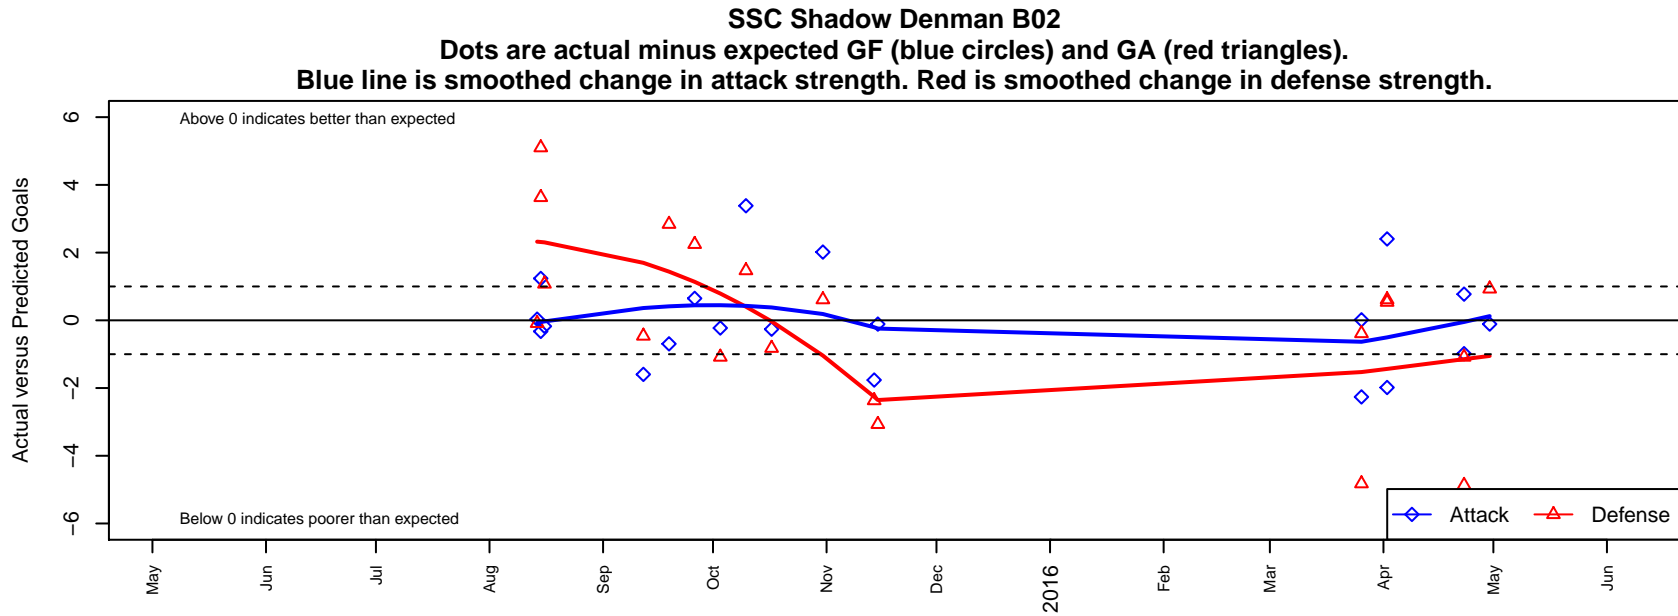

SSC Shadow Denman B02

Spokane SC Shadow
 Spokane, WA
 B02 total strength=556
 attack=0.72 defense=0.25
 fall league = NWL Group 1 U13
 spr league = Spr NWL Group 1 U13

alt names used:
 SSC SHADOW DENMAN (WA)
 SSC SHADOW B02 UNITED DENMAN
 SSC SHADOW G03 – UNITED DENMAN

Venues played:
 2015 Les Schwab NW Cup U13 U13
 2015 NWL Group 1 U13
 2015 Spr NWL Group 1 U13

**attack and defense variance (black dot)
relative to other teams
and top 10 in region**

**attack and defense rating
relative to others at age
and all opponents in last 13 months**